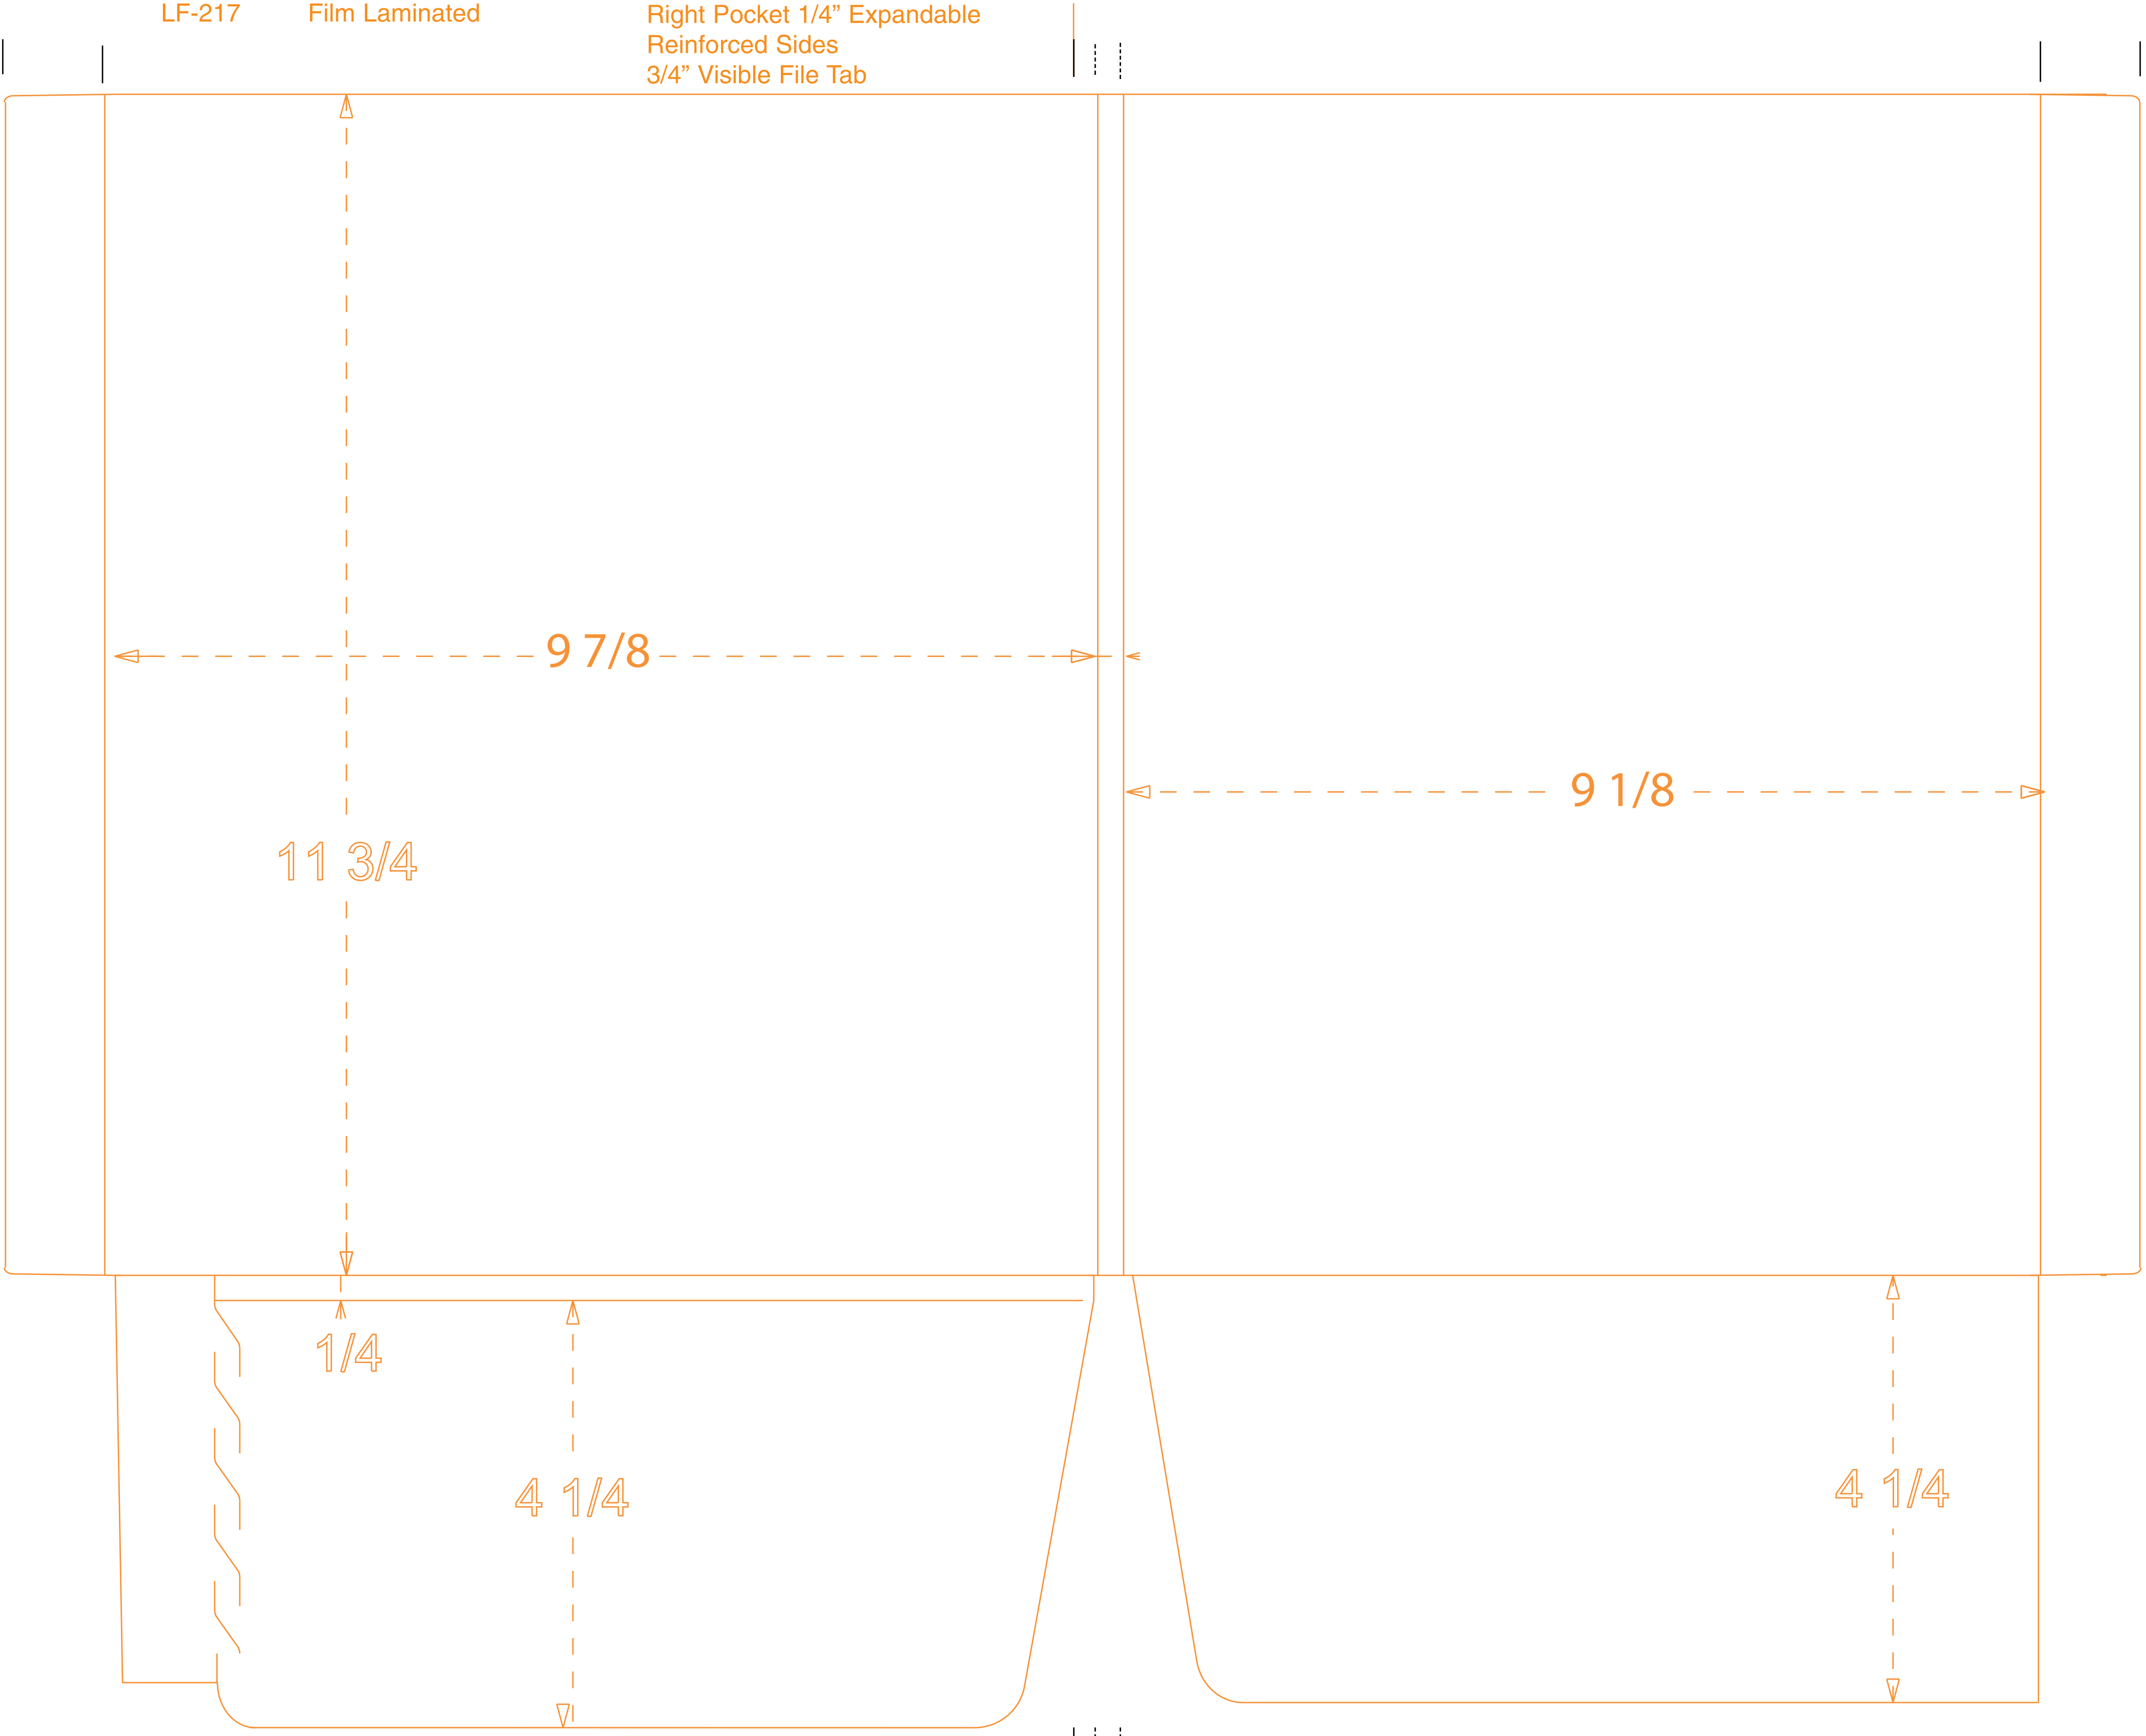

DC-217S Smooth Uncoated 97/8" x 113/4"  
DC-217C Gloss Finish 1/4" Double Scored Spine  
DC-217G Cast Coated Two 41/4" (H) Glued Pockets  
LF-217 Film Laminated Right Pocket 1/4" Expandable  
Reinforced Sides  
3/4" Visible File Tab

GRIPPER  
GUIDE

9 7/8

11 3/4

9 1/8

1/4

4 1/4

4 1/4