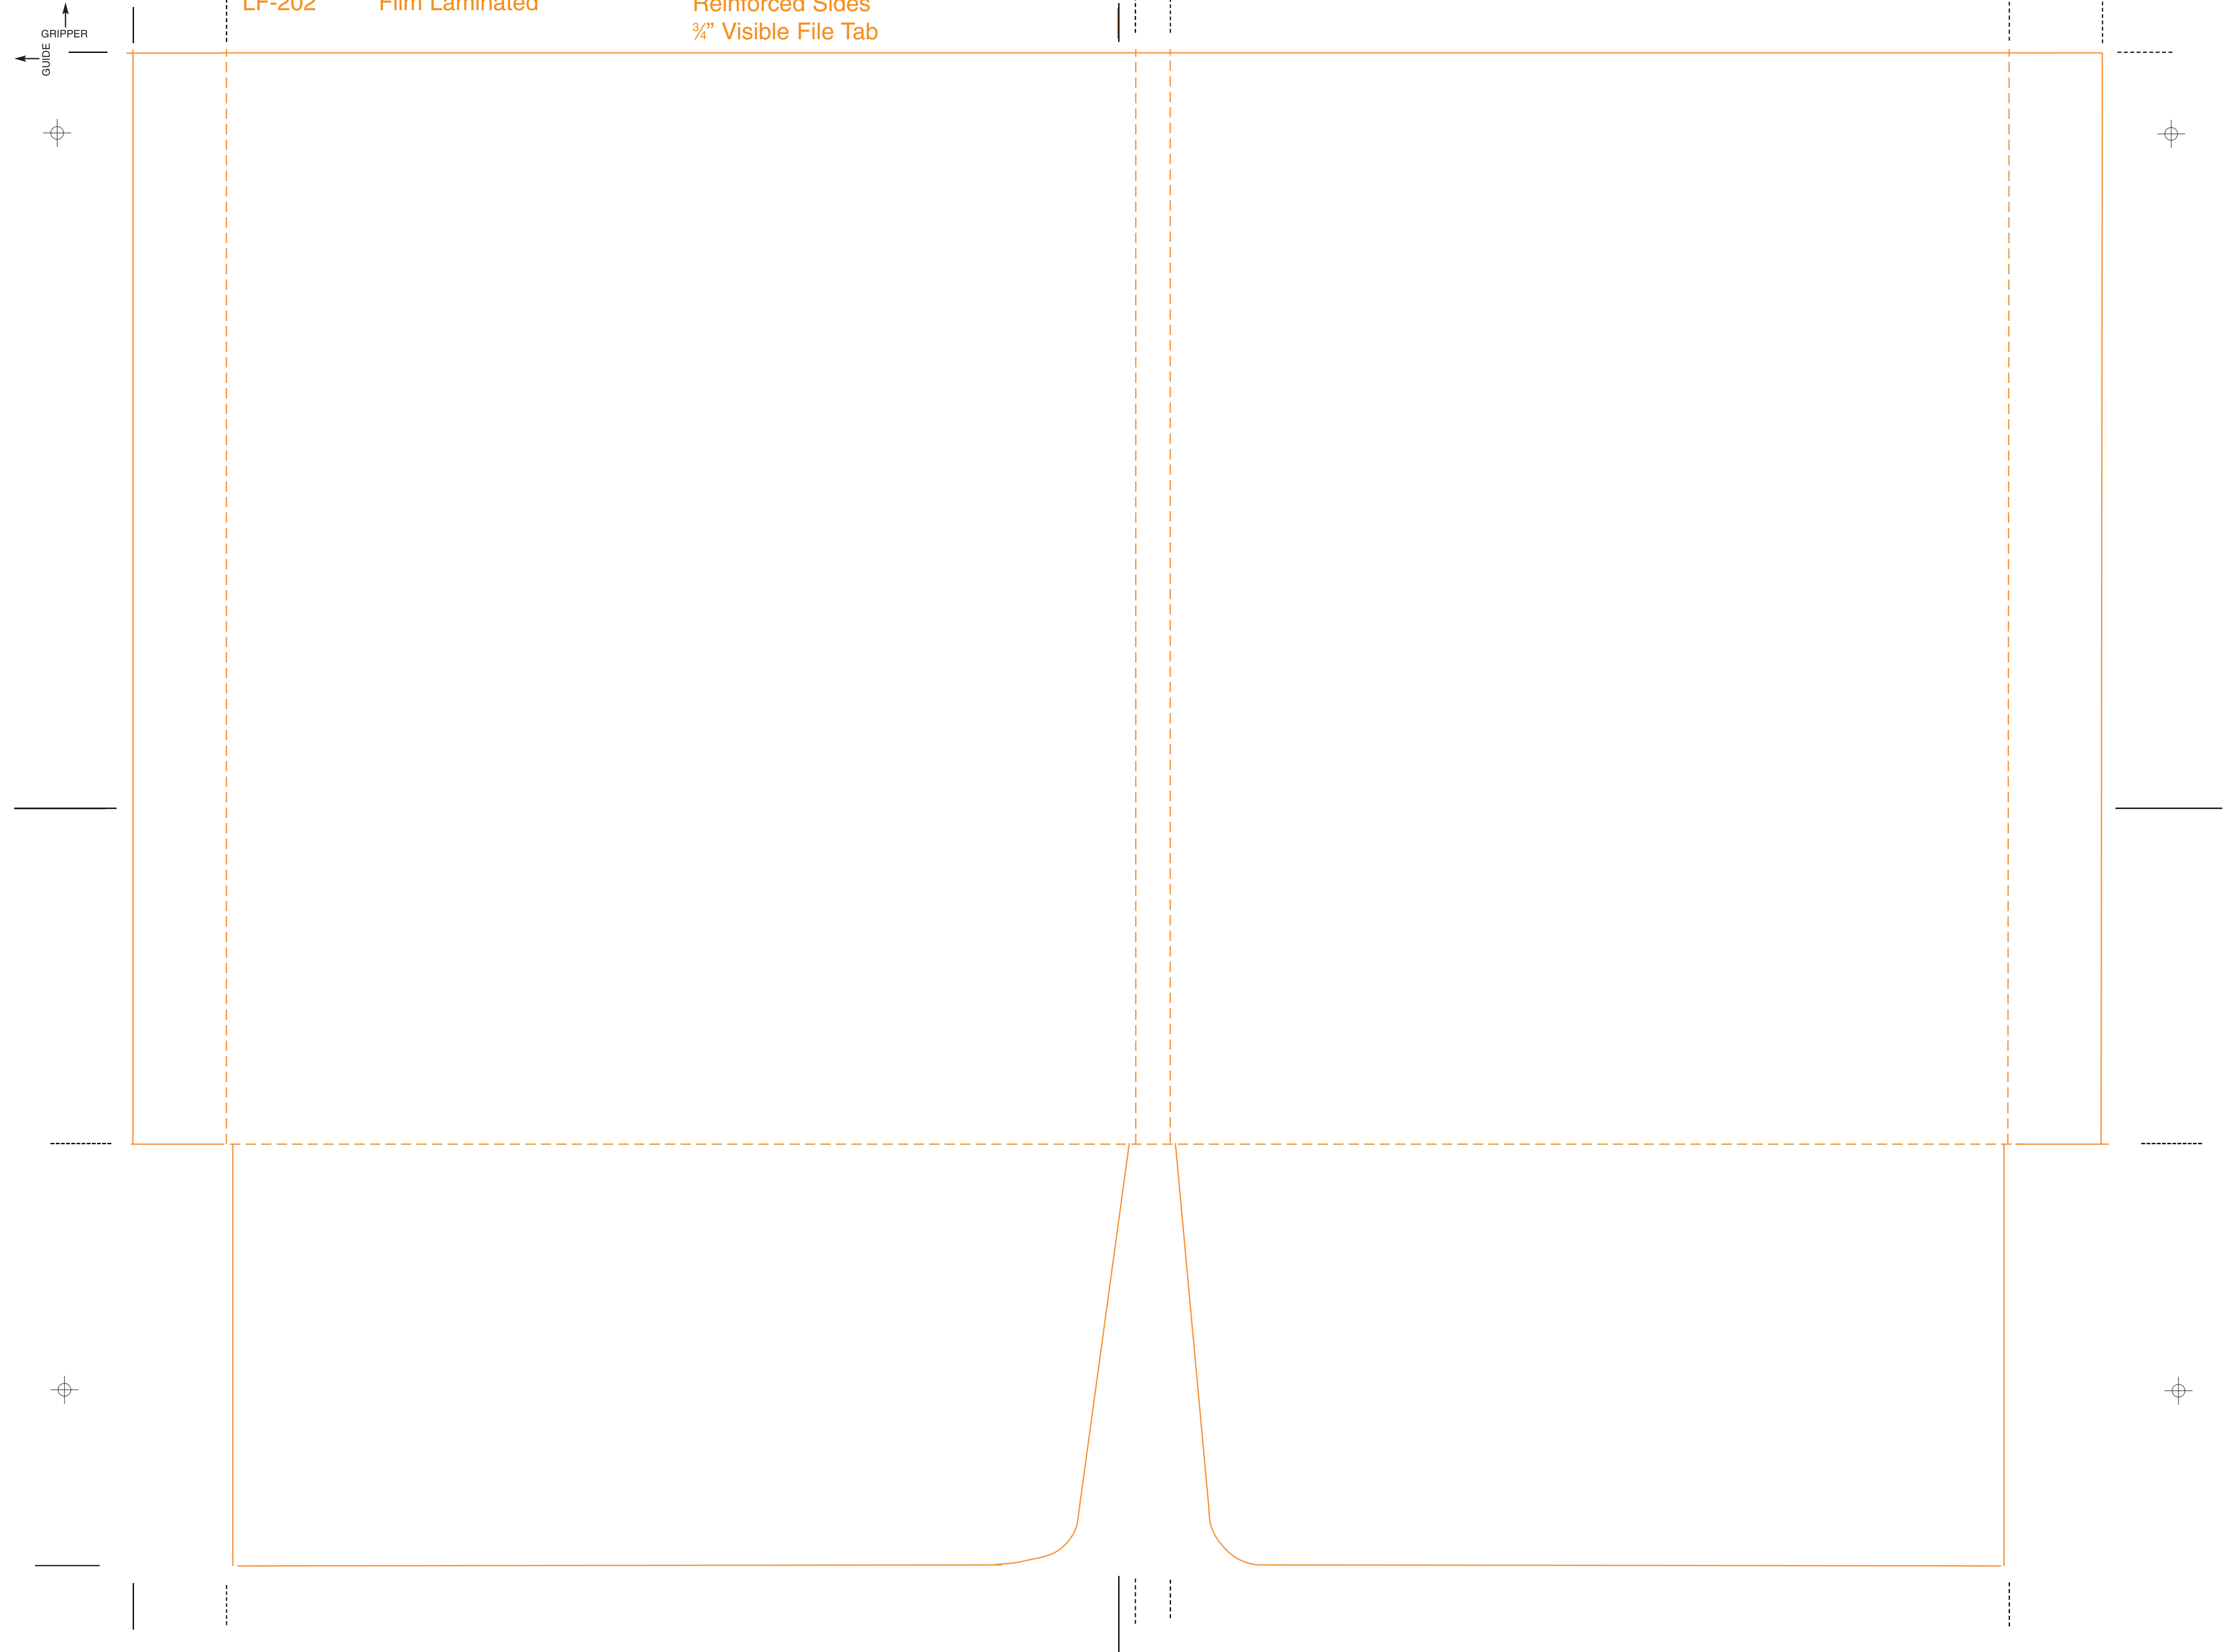

DC-202S Smooth Uncoated
DC-202C Gloss Finish
DC-202G Cast Coated
LF-202 Film Laminated

9³/₄" x 11³/₄"
Double Scored Spine with ¹/₄" Capacity
Two 4¹/₂" (H) Glued Pockets
Reinforced Sides
³/₄" Visible File Tab

GRIPPER
GUIDE