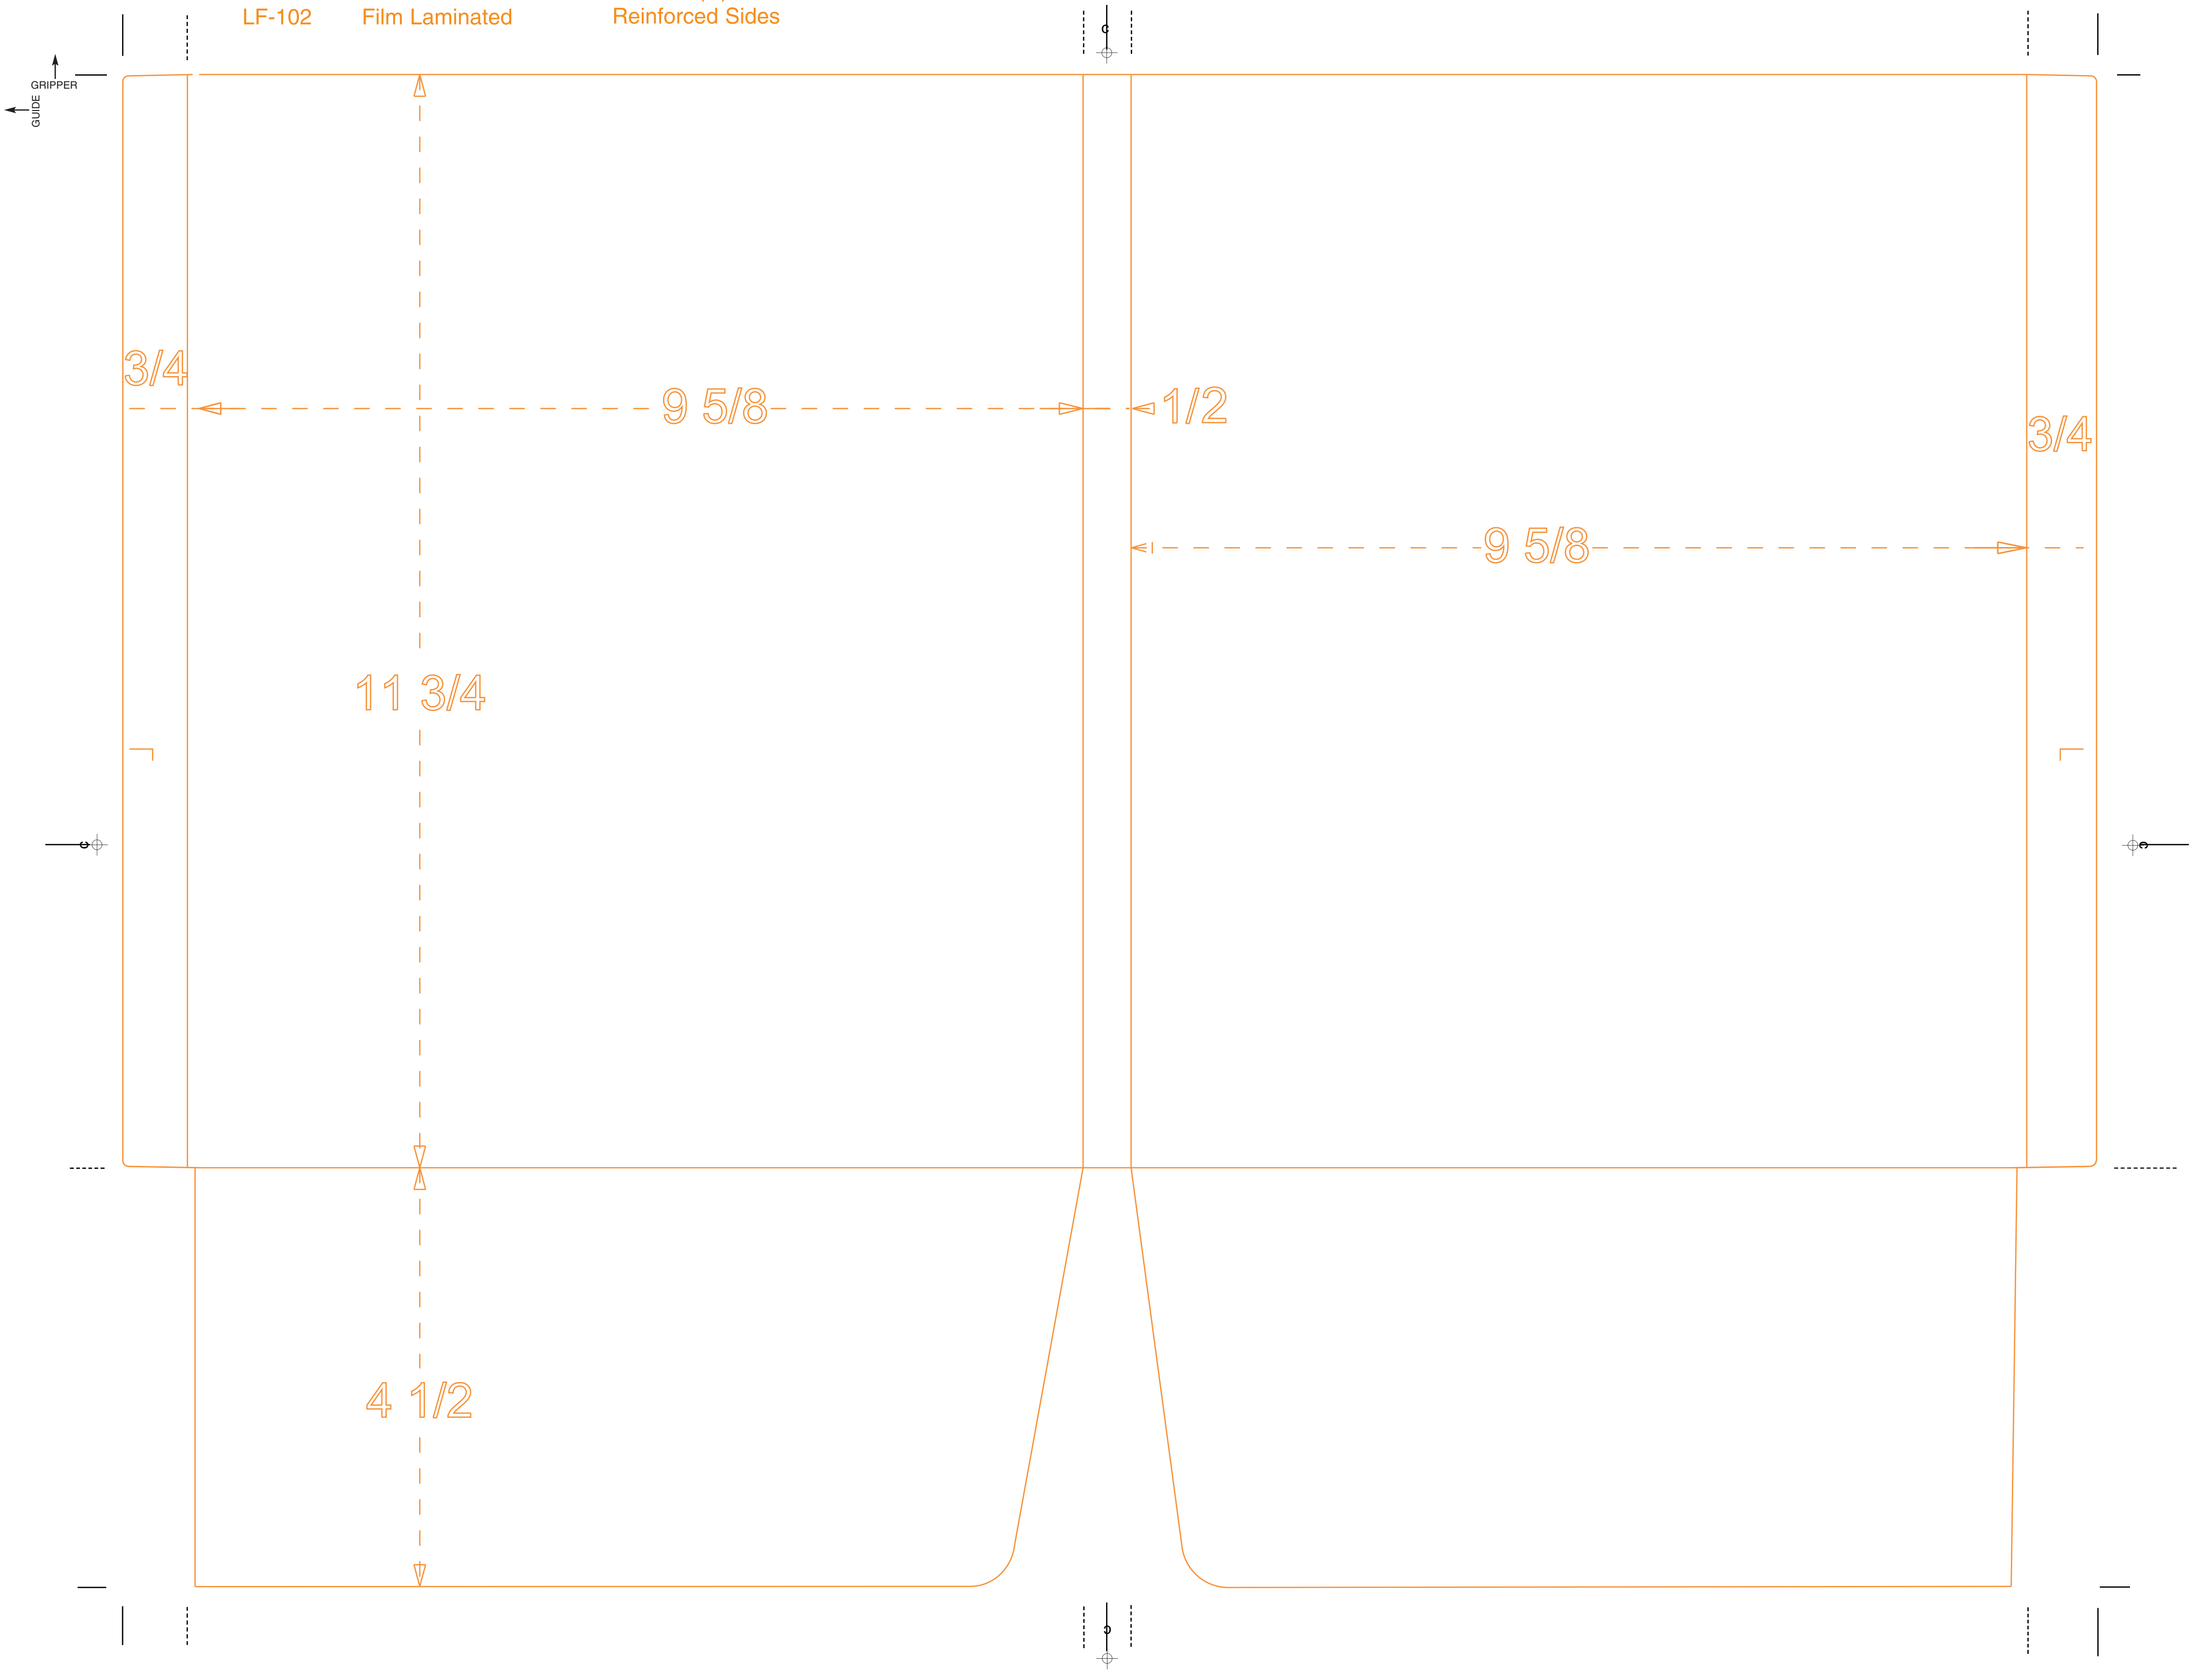

DC-102S Smooth Coated 9 5/8 x 11 3/4"  
DC-102C Gloss Finish Double Scored Spine with 1/2" Capacity  
DC-102G Cast Coated Two 4 1/2" (H) Glued Pockets  
LF-102 Film Laminated Reinforced Sides

3/4

9 5/8

1/2

3/4

11 3/4

9 5/8

4 1/2

GRIPPER  
GUIDE