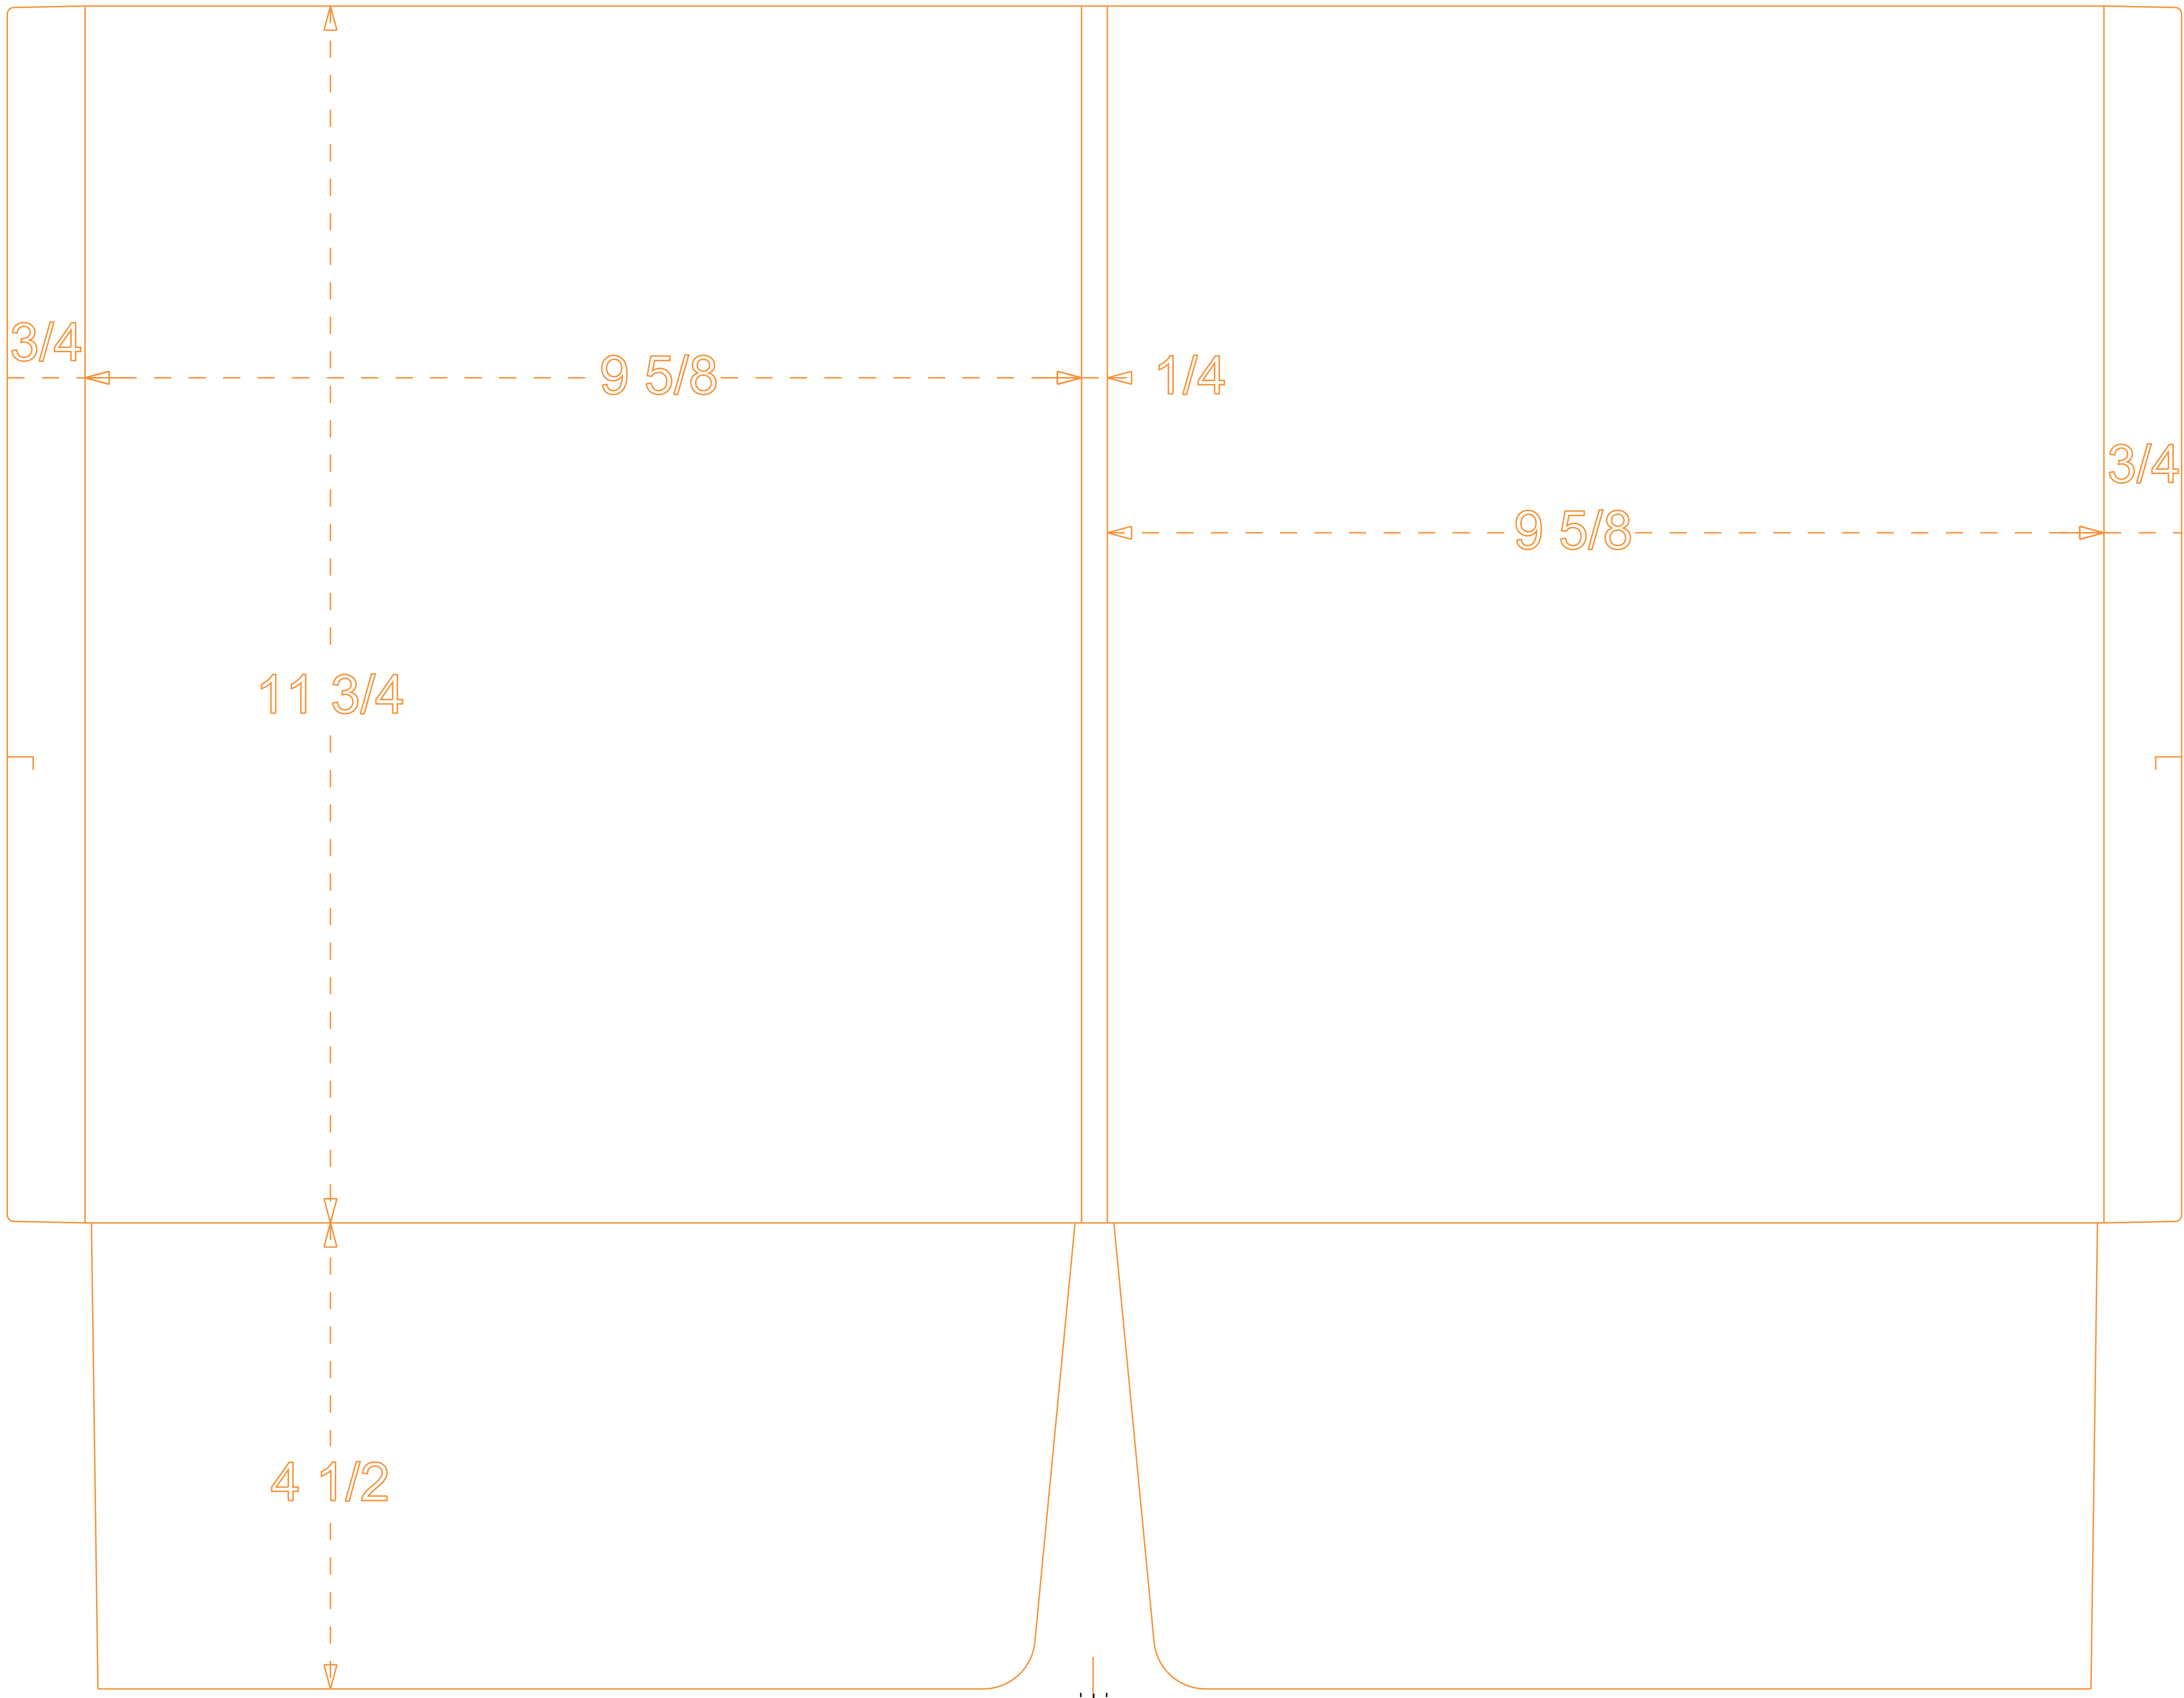

DC-102S Smooth Coated 9 5/8" x 11 3/4"
DC-102C Gloss Finish Double Scored Spine with 1/4" Capacity
DC-102G Cast Coated Two 4 1/2" (H) Glued Pockets
LF-102 Film Laminated Reinforced Sides

GRIPPER
GUIDE

3/4

9 5/8

1/4

3/4

9 5/8

11 3/4

4 1/2

1/4